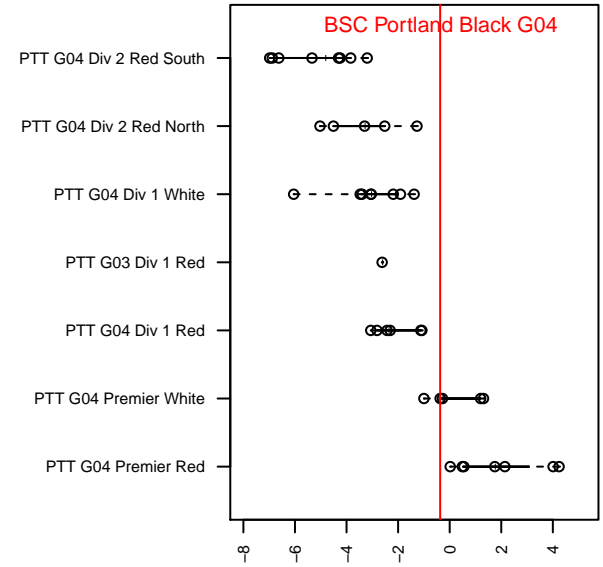

**attack and defense rating
relative to others at age
and all opponents in last 13 months**